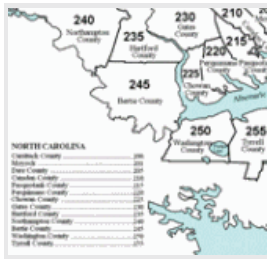

Area Maps

Virginia Beach

Chesapeake

Portsmouth

Norfolk

Suffolk

Peninsula Cities

Isle of Wight

Southampton

North Carolina

Moyock

Elizabeth City

Southside

Hampton Roads

Northern Virginia

Central Virginia

Western Virginia

Area Maps

- 41-48 [Virginia Beach](#)
- 31-33 [Chesapeake](#)
- 21-22 [Portsmouth](#)
- 11-13 [Norfolk](#)
- 200-255 [North Carolina](#)
- 216 [Elizabeth City](#)

- 61-63 [Suffolk](#)
- 101-126 [Peninsula Cities](#)
- 64-66 [Isle of Wight](#)
- 67-69 [Southampton](#)
- 201 [Moyock](#)

James City County	115
Greater Jamestown	116
Greater Route 5	117
Middle	118
Upper	119
Gloucester Pointe / Hayes	120
Gloucester	121
Middlesex	125
Mathews	126

106

RECOUGH RD

1-64

VA

1-64

ISLE OF WIGHT

Smithfield	64
Isle of Wight	
North	65
South	66