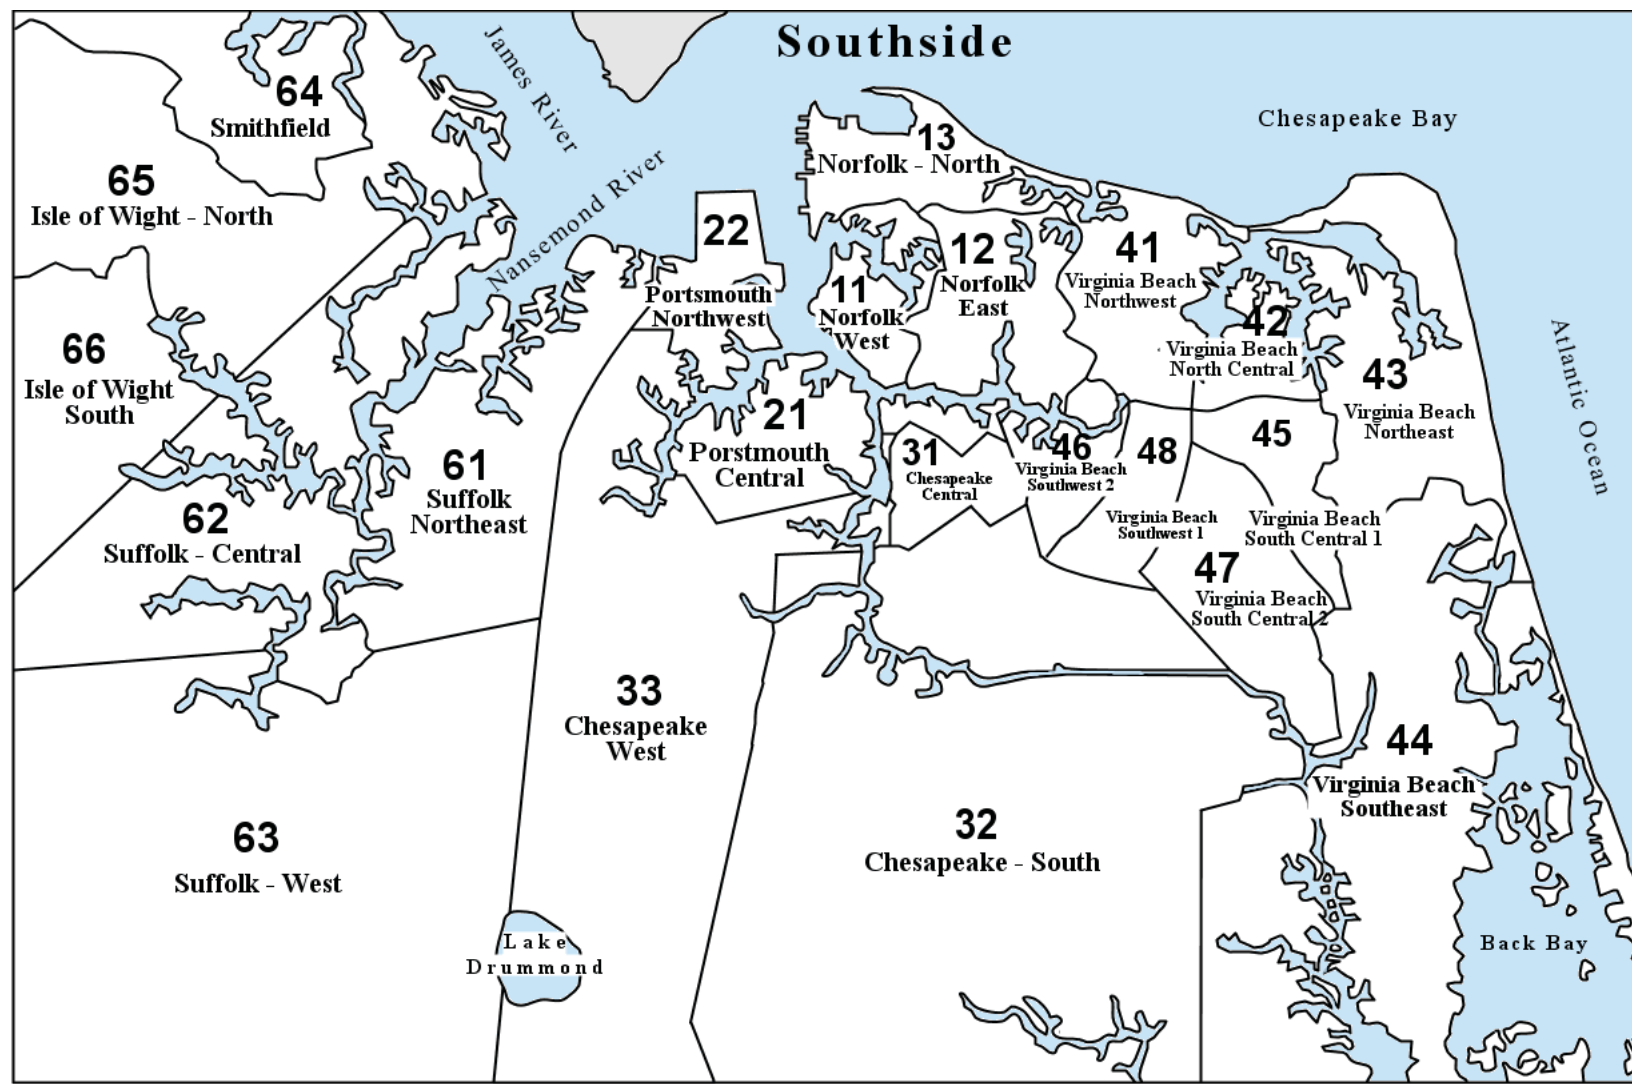

Southampton

North Carolina

Moyock

Elizabeth City

Southside

Hampton Roads

Northern Virginia

Central Virginia

CHESAPEAKE

PORTSMOUTH

HAMPTON
ROADS

CRANEY
ISLAND

CHESAPEAKE

22

ELIZABETH
RIVER

NORFOLK

James City County	115
Greater Jamestown	116
Greater Route 5	117
Middle	118
Upper	119
Gloucester Pointe / Hayes	120
Gloucester	121
Middlesex	125
Mathews	126

106

RECOUGH RD

1-64

VA

1-64

ISLE OF WIGHT

Smithfield	64
Isle of Wight	
North	65
South	66

SOUTHAMPTON

Franklin	67
Southampton	
North	68
South	69

OTHER AREAS

Surry County	70
Sussex County	71
Emporia/Greenville	72

Southside

Hampton Roads

Northern Neck

Central Virginia