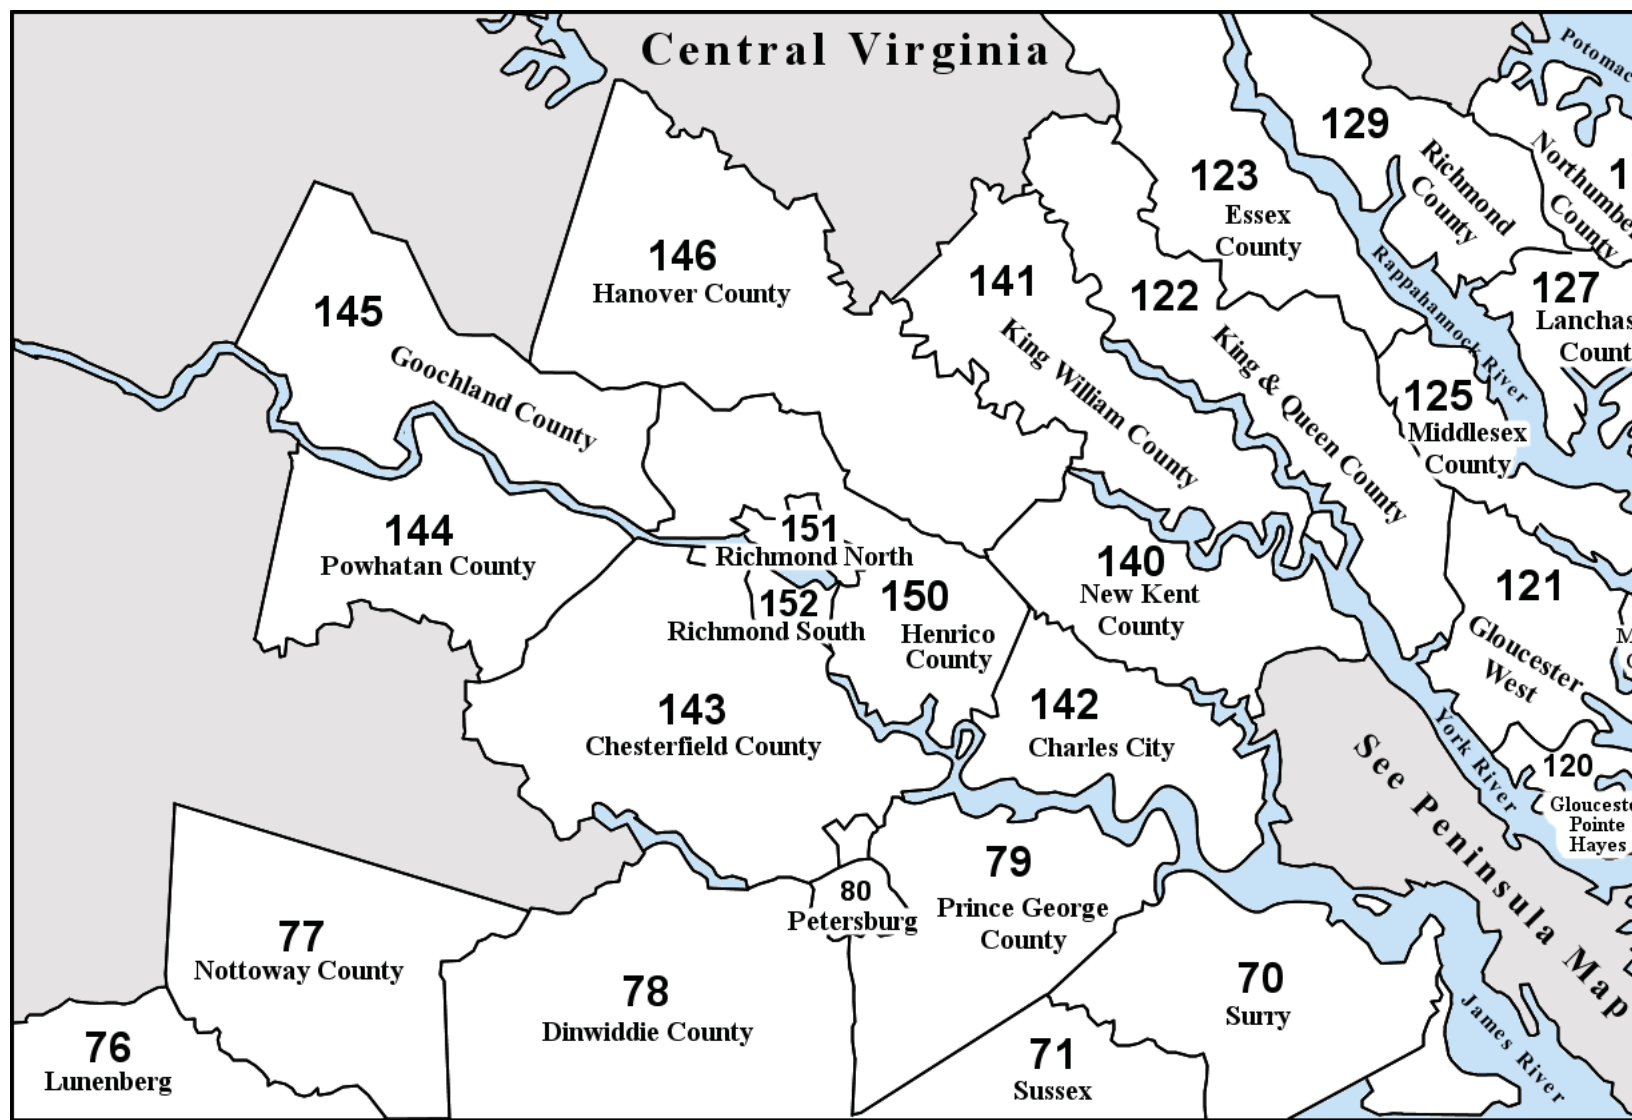

Area Maps

Virginia Beach

Chesapeake

Portsmouth

Norfolk

Suffolk

Peninsula Cities

Isle of Wight

Southampton

North Carolina

Moyock

Elizabeth City

Southside

Hampton Roads

Northern Virginia

Central Virginia

James City County	115
Greater Jamestown	116
Greater Route 5	117
Middle	118
Upper	119
Gloucester Pointe / Hayes	120
Gloucester	121
Middlesex	125
Mathews	126

106

RECOUGH RD

1-64

VA

1-64

ISLE OF WIGHT

Smithfield	64
Isle of Wight	
North	65
South	66

SOUTHAMPTON

Franklin	67
Southampton	
North	68
South	69

OTHER AREAS

Surry County	70
Sussex County	71
Emporia/Greenville	72

Southside

Hampton Roads

Northern Neck

Central Virginia