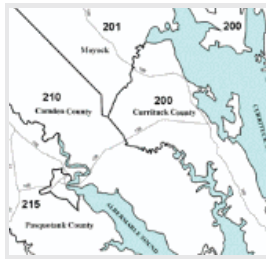

Area Maps

Virginia Beach

Chesapeake

Portsmouth

Norfolk

Suffolk

Peninsula Cities

Isle of Wight

Southampton

North Carolina

Moyock

Elizabeth City

Southside

Hampton Roads

Northern Virginia

Central Virginia

James City County	115
Greater Jamestown	116
Greater Route 5	117
Middle	118
Upper	119
Gloucester Pointe / Hayes	120
Gloucester	121
Middlesex	125
Mathews	126

106

RECOUGH RD

1-64

VA

1-64

ISLE OF WIGHT

Smithfield	64
Isle of Wight	
North	65
South	66

SOUTHAMPTON

Franklin	67
Southampton	
North	68
South	69

OTHER AREAS

Surry County	70
Sussex County	71
Emporia/Greenville	72

Southside

Hampton Roads

Northern Neck

Central Virginia