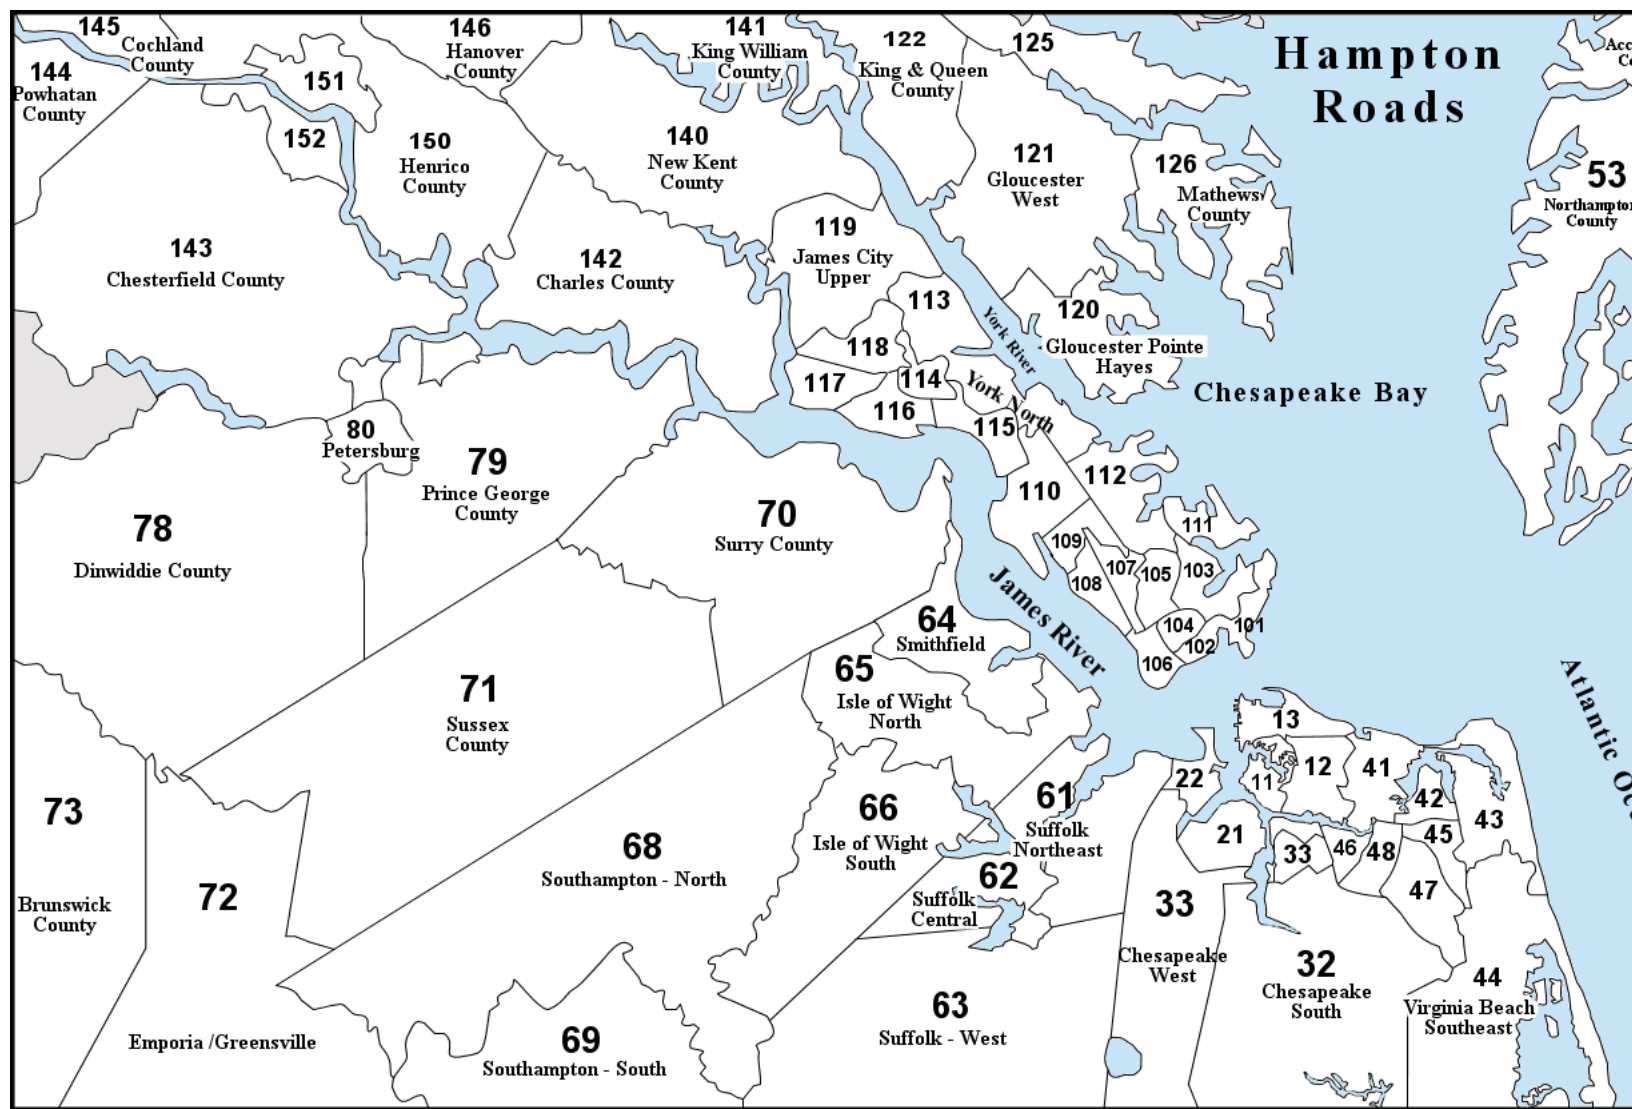

Southampton

North Carolina

Moyock

Elizabeth City

Southside

Hampton Roads

Northern Virginia

Central Virginia

65	Isle of Wight - North
66	Isle of Wight - South
67	Franklin
68	Southampton - North
69	Southampton - South
70	Surry
71	Sussex

**Scroll further down to page 3- 21
to see area maps for picking your area.
This must be accurate so please take your time.**

James City County	115
Greater Jamestown	116
Greater Route 5	117
Middle	118
Upper	119
Gloucester Pointe / Hayes	120
Gloucester	121
Middlesex	125
Mathews	126

106

RECOUGH RD

1-64

VA

1-64

ISLE OF WIGHT

Smithfield	64
Isle of Wight	
North	65
South	66

SOUTHAMPTON

Franklin	67
Southampton	
North	68
South	69

OTHER AREAS

Surry County	70
Sussex County	71
Emporia/Greenville	72

Southside

Hampton Roads

Northern Neck

Central Virginia