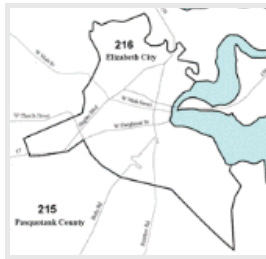

Area Maps

Virginia Beach

Chesapeake

Portsmouth

Norfolk

Suffolk

Peninsula Cities

Isle of Wight

Southampton

North Carolina

Moyock

Elizabeth City

Southside

Hampton Roads

Northern Virginia

Central Virginia

Western Virginia

Area Maps

- 41-48 [Virginia Beach](#)
- 31-33 [Chesapeake](#)
- 21-22 [Portsmouth](#)
- 11-13 [Norfolk](#)
- 200-255 [North Carolina](#)
- 216 [Elizabeth City](#)

- 61-63 [Suffolk](#)
- 101-126 [Peninsula Cities](#)
- 64-66 [Isle of Wight](#)
- 67-69 [Southampton](#)
- 201 [Moyock](#)

James City County	115
Greater Jamestown	116
Greater Route 5	117
Middle	118
Upper	119
Gloucester Pointe / Hayes	120
Gloucester	121
Middlesex	125
Mathews	126

106

RECOUGH RD

1-64

VA

1-64

ISLE OF WIGHT

Smithfield	64
Isle of Wight	
North	65
South	66