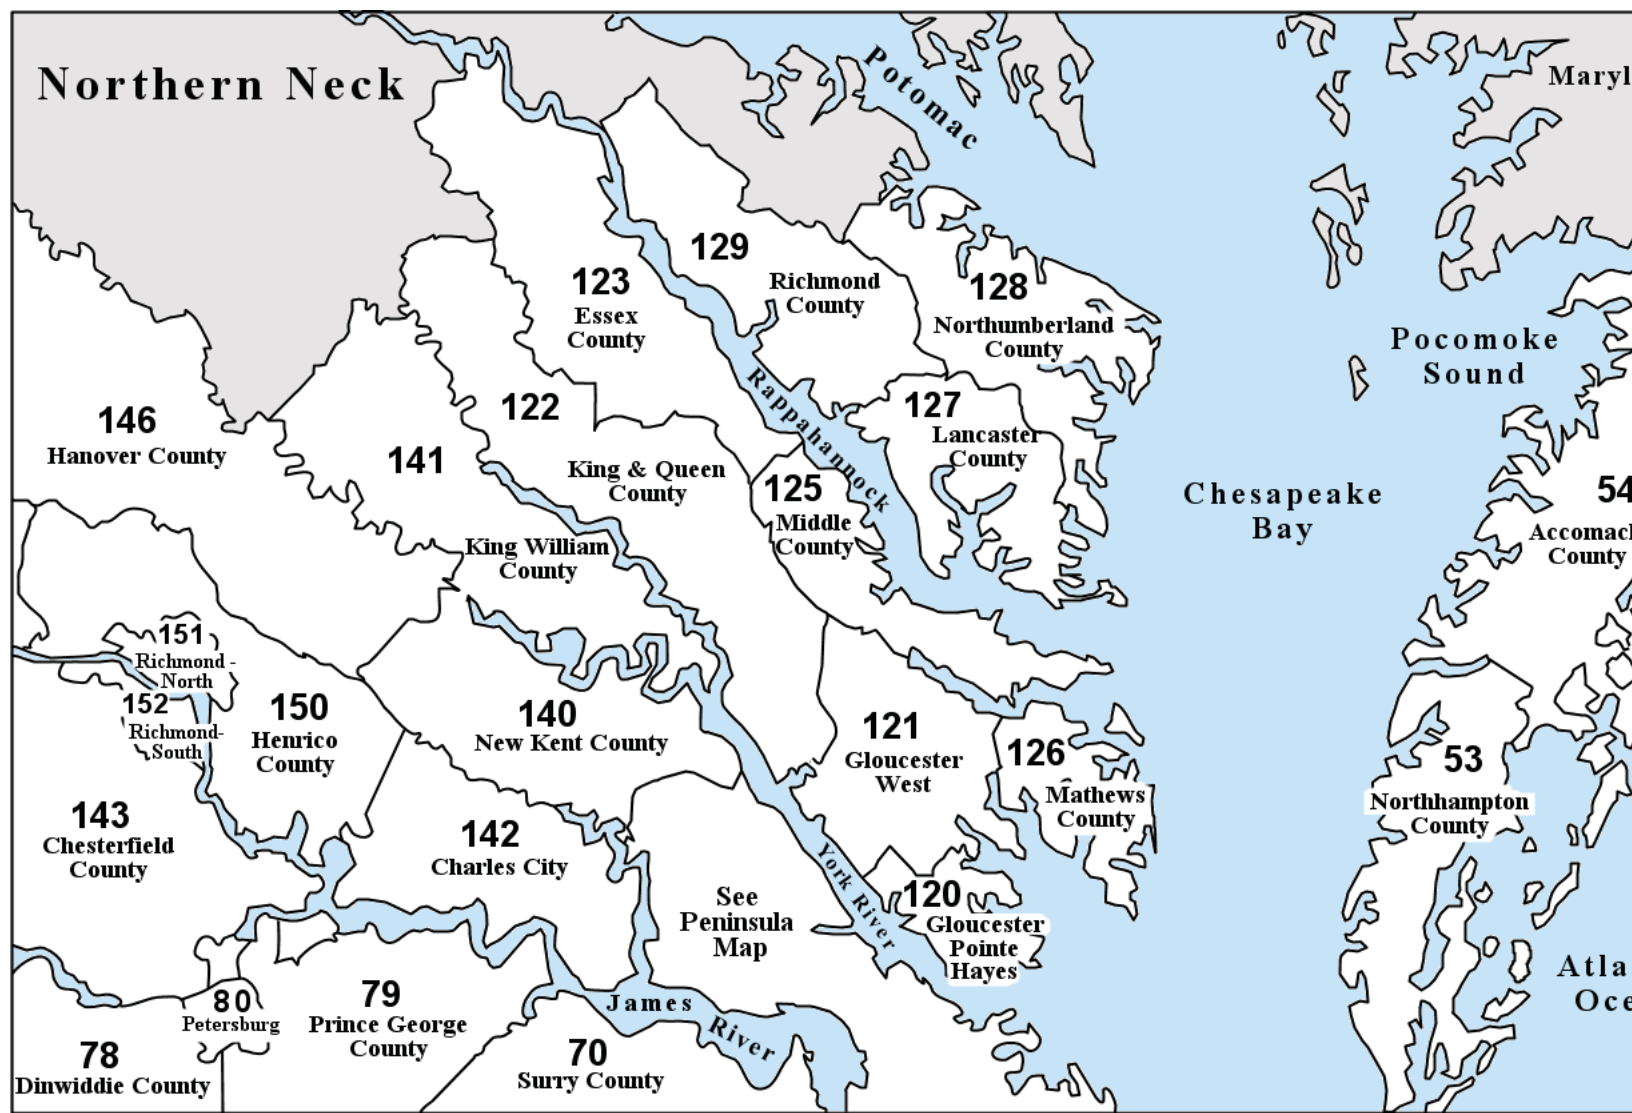

Southampton

North Carolina

Moyock

Elizabeth City

Southside

Hampton Roads

Northern Virginia

Central Virginia

NORTH CAROLINA

PENINSULA

Hampton	
East	101
West	102
Langley	103
Mercury South	104
Mercury North	105
Newport News	
Midtown East	107
Midtown West	108
Denbigh South	109
Denbigh North	110
Poquoson	
Upper	111
York County	
South	112
North	113
City Of Williamsburg	
Lower	115
Greater Jamestown	116
Greater Route 5	117
Middle	118
Upper	119

James City County	115
Greater Jamestown	116
Greater Route 5	117
Middle	118
Upper	119
Gloucester Pointe / Hayes	120
Gloucester	121
Middlesex	125
Mathews	126

106

RECOUGH RD

1-64

VA

1-64

ISLE OF WIGHT

Smithfield	64
Isle of Wight	
North	65
South	66

SOUTHAMPTON

Franklin	67
Southampton	
North	68
South	69

OTHER AREAS

Surry County	70
Sussex County	71
Emporia/Greenville	72

Southside

Hampton Roads

Northern Neck

Central Virginia